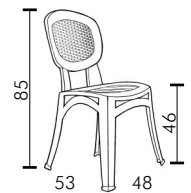

Elba Wicker

design Raffaello Galiotto

Ref. 40259

YOUR OUTDOOR LIVING

Kg 2,9

tested by:

22 pz

4 x 22 pz=88

ANTRACITE
40259.02.000

CAFFE'
40259.05.000

Sedia monoblocco con tappi antiscivolo in polipropilene trattato anti-UV e colorato in massa.

Monobloc chair with non-slip rubber feet made of polypropylene resins with UV additives and uniformly colored.