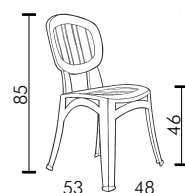

Elba

design Raffaello Galiotto

Ref. 40276

YOUR OUTDOOR LIVING

Kg 2,9

tested by:

22 pz

4 x 22 pz=88

BIANCO
40276.00.000

ANTRACITE
40276.02.000

TORTORA
40276.10.000

FORESTA
40276.23.000z

Sedia monoblocco con tappi antiscivolo in polipropilene trattato anti-UV e colorato in massa.

Monobloc chair with non-slip rubber feet made of polypropylene resins with UV additives and uniformly colored.